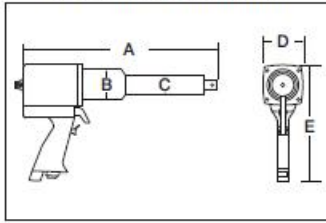

GX-R SERIES DIMENSIONS

RAD® 7GX-R

PART NUMBER	TOOL MODEL	DRIVE SIZE	TORQUE (ft. lbs.)		RPM	WEIGHT (lbs.)	NOISE LEVEL	DIMENSION A	DIMENSION B	DIMENSION C	DIMENSION D	DIMENSION E
			LOW	HIGH								
13495	7GX-R	0.75"	300	700	115	12.0	80 db	14.5"	2.5"	2.0"	2.75"	9.0"
13477	1800NGX-R	1.0"	500	1800	10	27.5	85 db	21.5"	3.0"	2.0"	3.3"	9.5"