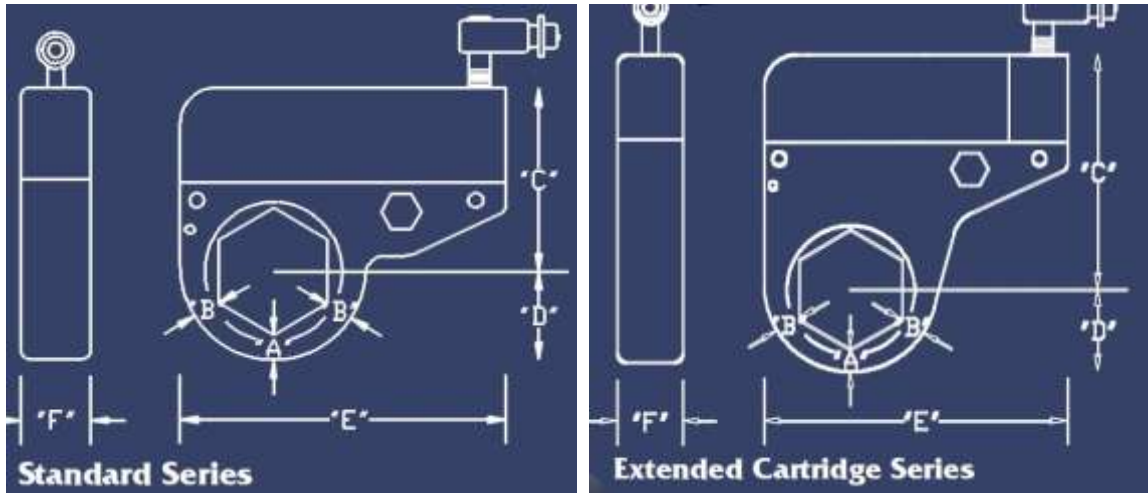

CONEX HEX DRIVE CARTRIDGE

Standard Conex 2 Series

Maximum Torque- 1550 ft lbs						
Hex size	A	B	C	D	E	F
1-1/16"	.42"	.48"	3.90"	1.03"	7"	1.5"
1-1/4"	.42"	.48"	3.90"	1.14"	7"	1.5"
1-7/16"	.42"	.48"	3.90"	1.25"	7"	1.5"
1-5/8"	.42"	.48"	3.90"	1.36"	7"	1.5"
1-13/16"	.42"	.48"	3.90"	1.47"	7"	1.5"
2"	.42"	.48"	3.90"	1.57"	7"	1.5"
2-3/16"	.42"	.48"	3.90"	1.68"	7"	1.5"
2-3/8"	.42"	.48"	3.90"	1.79"	7"	1.5"

Standard Conex 4 Series

Maximum Torque 3671 ft lbs						
Hex size	A	B	C	D	E	F
1-13/16"	.56"	.64"	5.20"	1.61"	9.33"	2"
2"	.56"	.64"	5.20"	1.71"	9.33"	2"
2-3/16"	.56"	.64"	5.20"	1.82"	9.33"	2"
2-3/8"	.56"	.64"	5.20"	1.93"	9.33"	2"
2-9/16"	.56"	.64"	5.20"	2.04"	9.33"	2"
2-3/4"	.56"	.64"	5.20"	2.15"	9.33"	2"
3-15/16"	.56"	.64"	5.20"	2.25"	9.33"	2"
3-1/8"	.56"	.64"	5.20"	2.25"	9.33"	2"

Standard Conex 8 Series

Maximum Torque 7170 ft lbs						
Hex Size	A	B	C	D	E	F
2-3/16"	.70"	.80"	6.50"	1.96"	11.66"	2.5"
2-3/8"	.70"	.80"	6.50"	2.07"	11.66"	2.5"
2-9/16"	.70"	.80"	6.50"	2.18"	11.66"	2.5"
2-3/4"	.70"	.80"	6.50"	2.29"	11.66"	2.5"
2-15/16"	.70"	.80"	6.50"	2.39"	11.66"	2.5"
3-1/8"	.70"	.80"	6.50"	2.50"	11.66"	2.5"
3-1/2"	.70"	.80"	6.50"	2.72"	11.66"	2.5"
3-7/8"	.70"	.80"	6.50"	2.94"	11.66"	2.5"

Standard Conex 16 Series

Maximum Torque 12400 ft lbs						
Hex Size	A	B	C	D	E	F
2-3/4"	.84"	.96"	7.80"	2.43"	14"	3"
2-15/16"	.84"	.96"	7.80"	2.53"	14"	3"
3-1/8"	.84"	.96"	7.80"	2.64"	14"	3"
3-1/2"	.84"	.96"	7.80"	2.86"	14"	3"
3-7/8"	.84"	.96"	7.80"	3.08"	14"	3"
4-1/4"	.84"	.96"	7.80"	3.29"	14"	3"
4-5/8"	.84"	.96"	7.80"	3.51"	14"	3"
5"	.84"	.96"	7.80"	3.73"	14"	3"